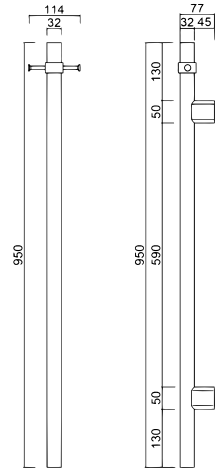

VERTICAL SINGLE HEATED

VHTR

ALL FINISHES MANUFACTURED FROM 304 GRADE STAINLESS STEEL
IP55 RATED

10 YEAR WARRANTY FOR CONSTRUCTION / HEATING ELEMENT

2 YEAR WARRANTY FOR INDICATOR LIGHT

COATING ON COLOURED RAILS ARE COVERED BY A

2 YEAR WARRANTY

If heating you will need to use the fixing bar and transformer that are supplied with the rail.

FEATURES

- Vertical round bar / 12V
- Heated
- Distance from the wall:
77mm
- Width between fixing holes:
640mm

CODE	WATT	SIZE (MM)	FINISH
VHTR-FG	20W	32x950	French Gold (PVD) 
VHTR-BN	20W	32x950	Brushed Nickel (PVD) 
VHTR-BLK	25W	32x950	Matte Black 
VHTR-CP	20W	32x950	Mirror Polished 
VHTR-CM	20W	32x950	Gunmetal Grey (PVD) 
VHTR-DB	25W	32x950	Dusk Bronze 