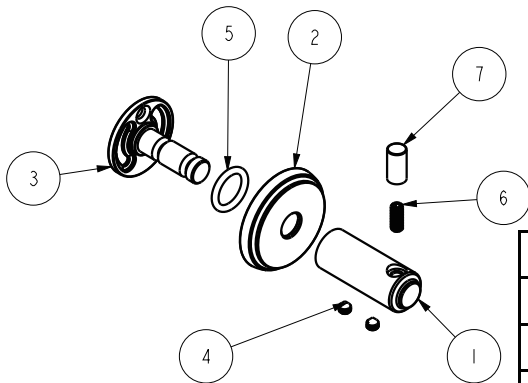

FEATURES

- Stainless Steel

FINISHES AVAILABLE

Chrome Matt Black Brushed Nickel French Gold Dusk Bronze

NO.	Part Name	Qty
1	Connecting Rod	1
2	Base	1
3	Bracket	1
4	Grub Screw	2
5	O-Ring	1
6	Grub Screw	1
7	Hook Tip	1