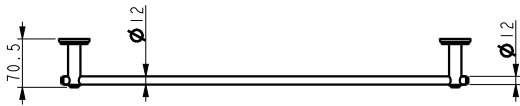

BELLAVISTA®

Mica Heritage Single Towel Rail
Product Code: 1724-600 / 1724-800

FEATURES

- Stainless Steel