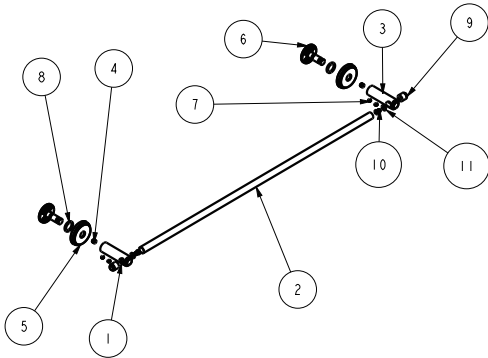

# BELLAVISTA®

Mica Heritage Single Towel Rail  
Product Code: 1724-600 / 1724-800

NO.	Part Name	Qty
1	Left Connecting Rod	1
2	Front Bar	1
3	Right Connecting Rod	1
4	Grub Screw	2
5	Base	2
6	Bracket	2
7	Grub Screw	4
8	O-Ring	2
9	Decorative Cap	2
10	Screw	2
11	Flat Washer	2

Proudly designed by Bella Vista in Australia