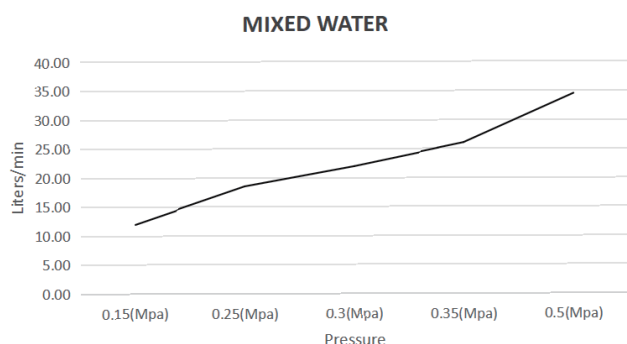

FLOW RATE GRAPH

CARE & MAINTAINANCE

- Please inspect product for any defects prior to installation.
- Clean using a mild detergent and warm water, rinse and dry with a soft cloth.
- Do not use harsh detergents, citrus based cleaners, or abrasive cleaners on this product.
- Any form of tools will damage this product, do not apply directly to product.
- Do not use acid based cleaning products on this product.
- Refer to the installation manual for correct installation.

Proudly designed by Bella Vista in Australia

www.bella-vista.au Email: sales@bella-vista.net.au

For product manual, warranty or terms and conditions, Please visit our website.

Thank you for choosing Bella-visa.