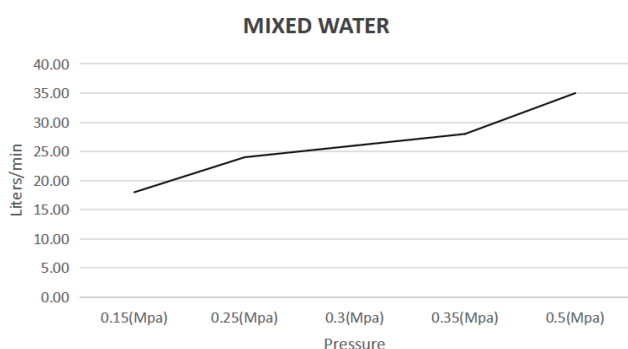

FEATURES

- Citec cartridge
- Solid brass
- Universal Trim-Kit color options
- Matching body Flow rate 26L p/m (at 3 bar)

FINISHES AVAILABLE

WELS

WaterMark Approved
WELS Not Applicable

FLOW RATE GRAPH

CARE & MAINTAINANCE