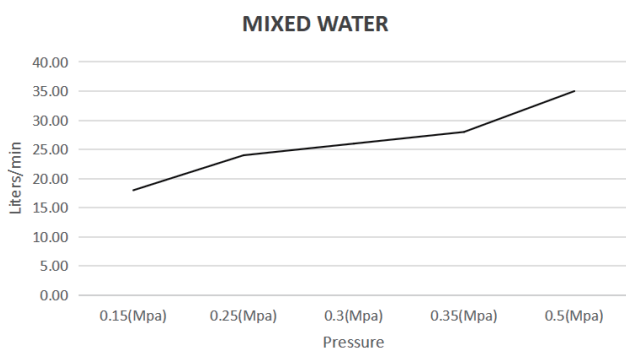

FEATURES

- Citec cartridge
- Solid brass
- Universal Trim-Kit color options
- Matching body Flow rate
26L p/m (at 3 bar)

FINISHES AVAILABLE

WELS

WaterMark Approved
WELS Not Applicable

FLOW RATE GRAPH

CARE & MAINTAINANCE