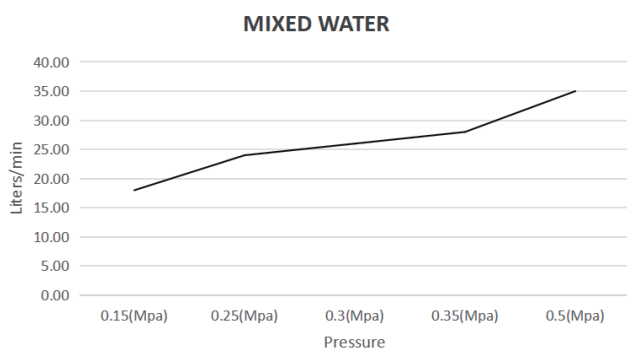

FEATURES

- Citec cartridge
- Solid brass
- Universal Trim-Kit color options
- Matching body Flow rate
26L p/m (at 3 bar)

FINISHES AVAILABLE

WELS

WaterMark Approved
WELS Not Applicable

FLOW RATE GRAPH

CARE & MAINTAINANCE