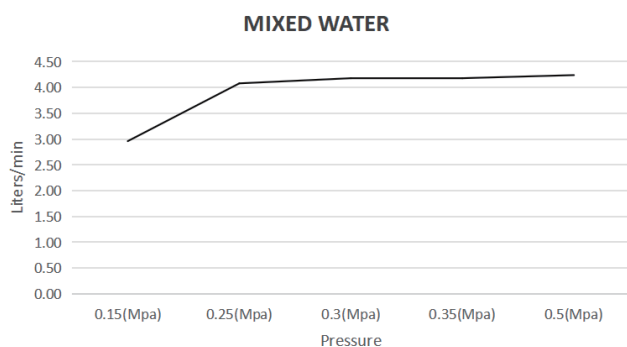

FLOW RATE GRAPH

CARE & MAINTAINANCE

- Please inspect product for any defects prior to installation.
- Clean using a mild detergent and warm water, rinse and dry with a soft cloth.
- Do not use harsh detergents, citrus based cleaners, or abrasive cleaners on this product.
- Any form of tools will damage this product, do not apply directly to product.
- Do not use acid based cleaning products on this product.
- Refer to the installation manual for correct installation.

Proudly designed by Bella Vista in Australia

www.bella-vista.au Email: sales@bella-vista.net.au

For product manual, warranty or terms and conditions, Please visit our website.

Thank you for choosing Bella-visa.