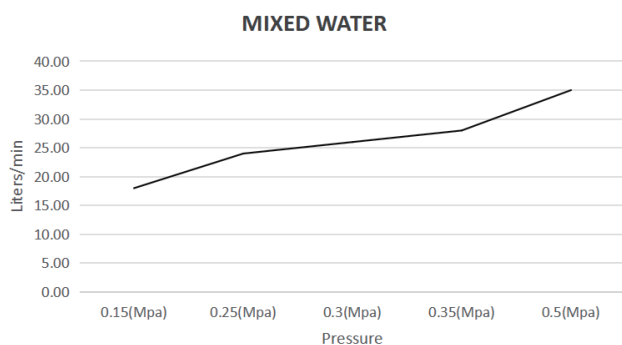

FLOW RATE GRAPH

CARE & MAINTAINANCE

- Please inspect product for any defects prior to installation.
- Clean using a mild detergent and warm water, rinse and dry with a soft cloth.
- Do not use harsh detergents, citrus based cleaners, or abrasive cleaners on this product.
- Any form of tools will damage this product, do not apply directly to product.
- Do not use acid based cleaning products on this product.
- Refer to the installation manual for correct installation.

Proudly designed by Bella Vista in Australia

www.bella-vista.au Email: sales@bella-vista.net.au

For product manual, warranty or terms and conditions, Please visit our website.

Thank you for choosing Bella-vista.