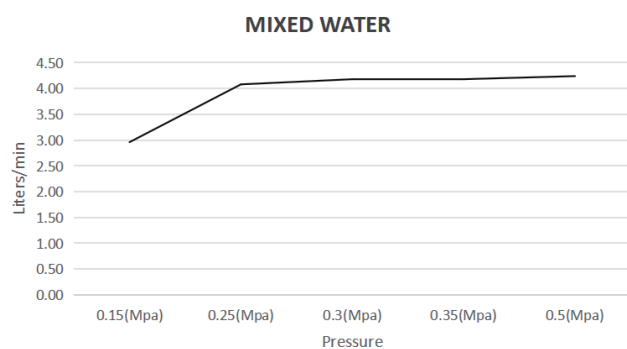

FLOW RATE GRAPH

CARE & MAINTAINANCE

- Please inspect product for any defects prior to installation.
- Clean using a mild detergent and warm water, rinse and dry with a soft cloth.
- Do not use harsh detergents, citrus based cleaners, or abrasive cleaners on this product.
- Any form of tools will damage this product, do not apply directly to product.
- Do not use acid based cleaning products on this product.
- Refer to the installation manual for correct installation.

Proudly designed by Bella Vista in Australia

www.bella-vista.au Email: sales@bella-vista.net.au

For product manual, warranty or terms and conditions, Please visit our website.

Thank you for choosing Bella-vista.