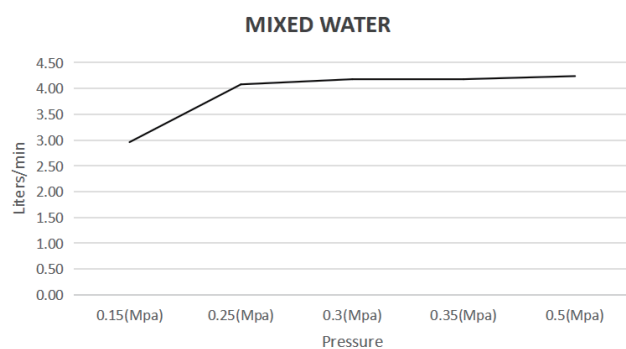

WELS

WELS Rating: 6 Star, 4.5L/Min
WELS licence No: 0339

FLOW RATE GRAPH

CARE & MAINTAINANCE

- Please inspect product for any defects prior to installation.
- Clean using a mild detergent and warm water, rinse and dry with a soft cloth.
- Do not use harsh detergents, citrus based cleaners, or abrasive cleaners on this product.
- Any form of tools will damage this product, do not apply directly to product.
- Do not use acid based cleaning products on this product.
- Refer to the installation manual for correct installation.