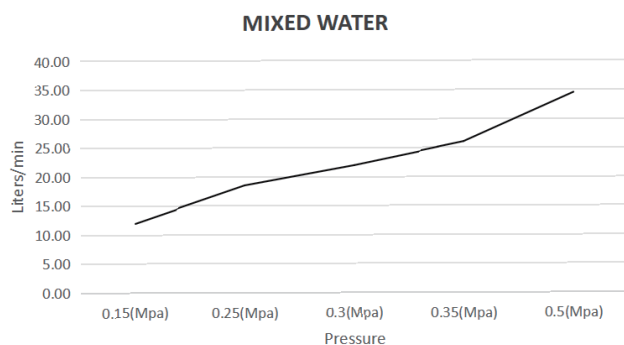

### FEATURES

- Neoperl aerator
- Solid brass
- Standard 1/2" BSP thread
- Flow rate 22L p/m (at 3 bar)

### FLOW RATE GRAPH