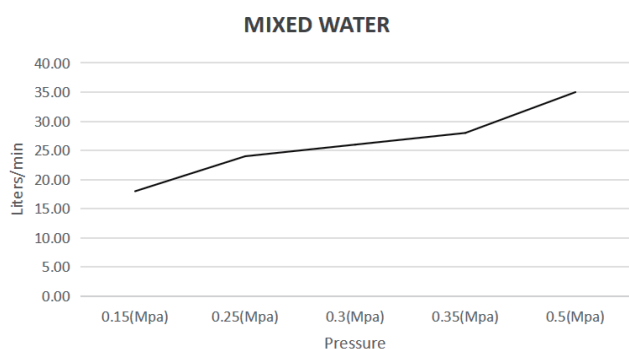

FLOW RATE GRAPH

CARE & MAINTAINANCE

- Please inspect product for any defects prior to installation.
- Clean using a mild detergent and warm water, rinse and dry with a soft cloth.
- Do not use harsh detergents, citrus based cleaners, or abrasive cleaners on this product.
- Any form of tools will damage this product, do not apply directly to product.
- Do not use acid based cleaning products on this product.
- Refer to the installation manual for correct installation.

Proudly designed by Bella Vista in Australia

www.bella-vista.au Email: sales@bella-vista.net.au

For product manual, warranty or terms and conditions, Please visit our website.

Thank you for choosing Bella-vista.