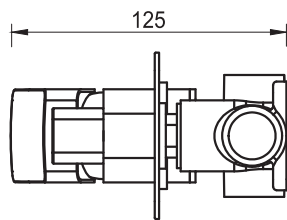

BELAVISTA®

Tiago Shower Mixer Diverter

Product Code: SHMT-7-TK (TRIM KIT)

FEATURES

- Citec cartridge
- Solid brass
- Universal Trim-Kit color options
- Matching body Flow rate
26L p/m (at 3 bar)

FINISHES AVAILABLE