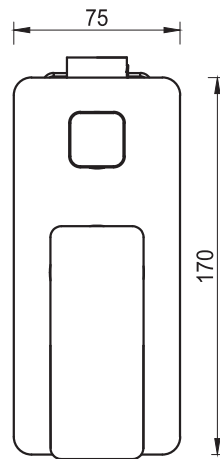

BELAVISTA®

Tiago Shower Mixer Diverter

Product Code: SHMT-7-TK (TRIM KIT)

FEATURES

- Citec cartridge
- Solid brass
- Universal Trim-Kit color options
- Matching body Flow rate
26L p/m (at 3 bar)

FINISHES AVAILABLE