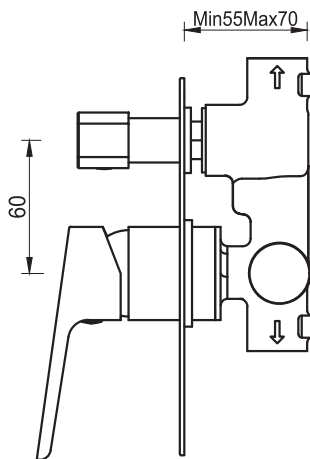

BELAVISTA®

Tiago Shower Mixer Diverter

Product Code: SHMT-7-TK (TRIM KIT)

FEATURES

- Citec cartridge
- Solid brass
- Universal Trim-Kit color options
- Matching body Flow rate
26L p/m (at 3 bar)

FINISHES AVAILABLE