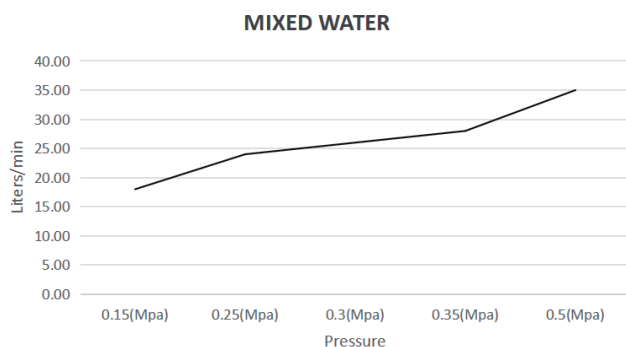

FLOW RATE GRAPH

CARE & MAINTAINANCE

- Please inspect product for any defects prior to installation.
- Clean using a mild detergent and warm water, rinse and dry with a soft cloth.
- Do not use harsh detergents, citrus based cleaners, or abrasive cleaners on this product.
- Any form of tools will damage this product, do not apply directly to product.
- Do not use acid based cleaning products on this product.
- Refer to the installation manual for correct installation.

Proudly designed by Bella Vista in Australia

www.bella-vista.au Email: sales@bella-vista.net.au

For product manual, warranty or terms and conditions, Please visit our website.

Thank you for choosing Bella-vista.