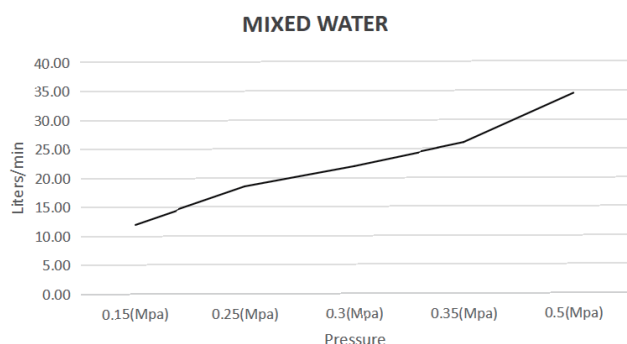

### FEATURES

- Neoperl aerator
- Solid brass
- Standard 1/2" BSP thread
- Flow rate 22L p/m (at 3 bar)

### WELS

WaterMark Approved  
WELS Not Applicable

### FLOW RATE GRAPH