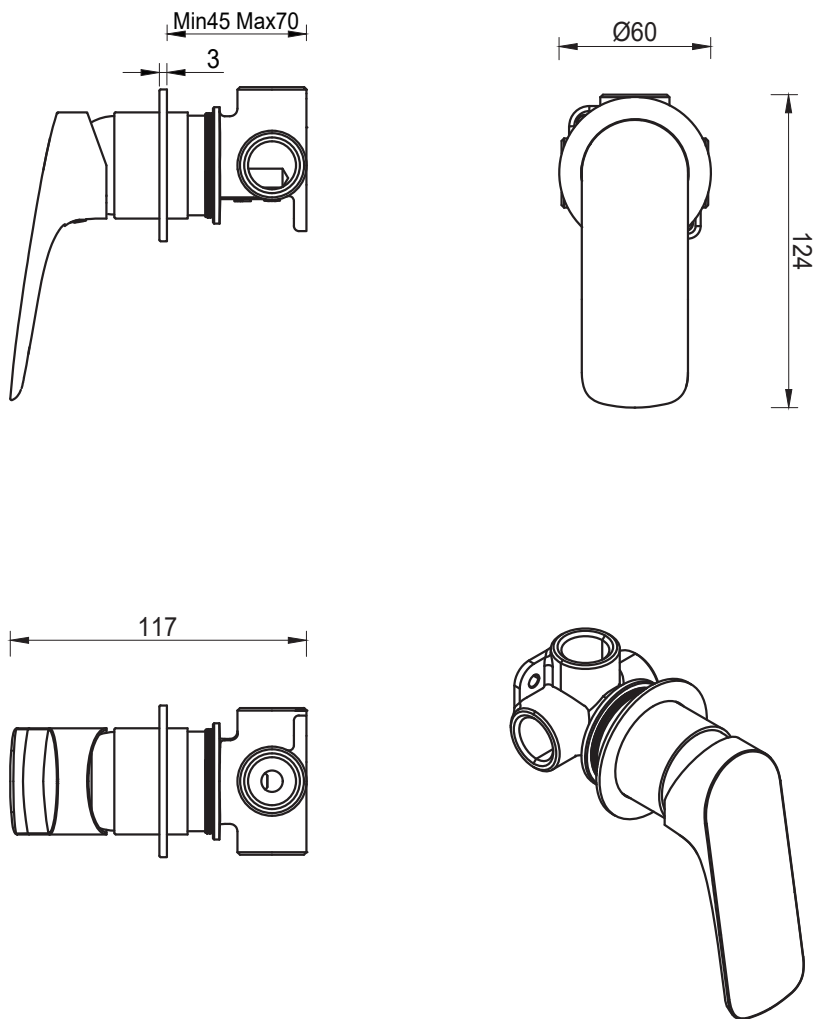

## Kaza Shower Mixer – Round Plate

Product Code: SHMK-9-R-TK (TRIM KIT)

### FEATURES

- Citec cartridge
- Solid brass
- Universal Trim-Kit color options
- Matching body Flow rate 26L p/m (at 3 bar)