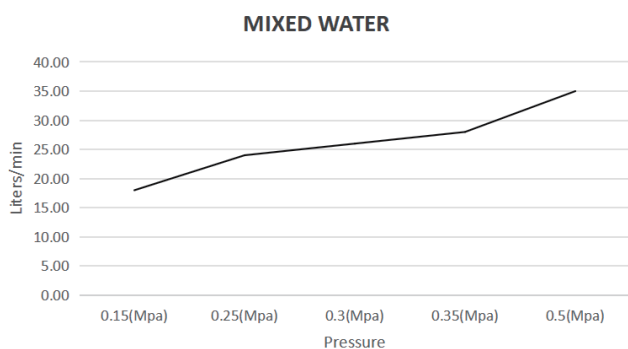

### FEATURES

- Citec cartridge
- Solid brass
- Universal Trim-Kit color options
- Matching body Flow rate 26L p/m (at 3 bar)

### FLOW RATE GRAPH