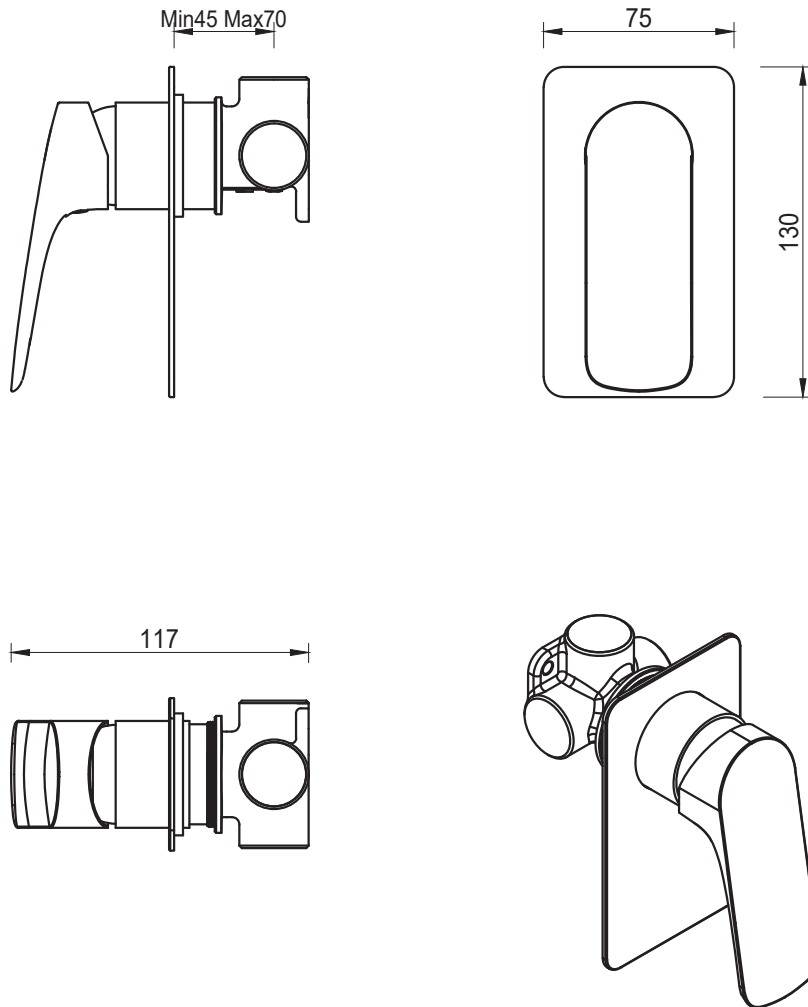

BELAVISTA®

Kaza Shower Mixer – Square Plate

Product Code: SHMK-9-TK (TRIM KIT)

FEATURES

- Citec cartridge
- Solid brass
- Universal Trim-Kit color options
- Matching body Flow rate 26L p/m (at 3 bar)

FINISHES AVAILABLE

Chrome Matt Black Brushed Nickel French Gold Gun Metal

WELS

WaterMark Approved
WELS Not Applicable

FLOW RATE GRAPH

CARE & MAINTAINANCE

- Please inspect product for any defects prior to installation.
- Clean using a mild detergent and warm water, rinse and dry with a soft cloth.
- Do not use harsh detergents, citrus based cleaners, or abrasive cleaners on this product.
- Any form of tools will damage this product, do not apply directly to product.
- Do not use acid based cleaning products on this product.
- Refer to the installation manual for correct installation.