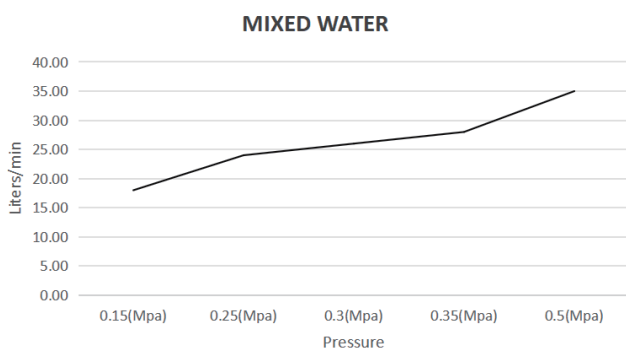

FLOW RATE GRAPH

CARE & MAINTAINANCE

- Please inspect product for any defects prior to installation.
- Clean using a mild detergent and warm water, rinse and dry with a soft cloth.
- Do not use harsh detergents, citrus based cleaners, or abrasive cleaners on this product.
- Any form of tools will damage this product, do not apply directly to product.
- Do not use acid based cleaning products on this product.
- Refer to the installation manual for correct installation.

Proudly designed by Bella Vista in Australia

www.bella-vista.au Email: sales@bella-vista.net.au

For product manual, warranty or terms and conditions, Please visit our website.

Thank you for choosing Bella-visa.