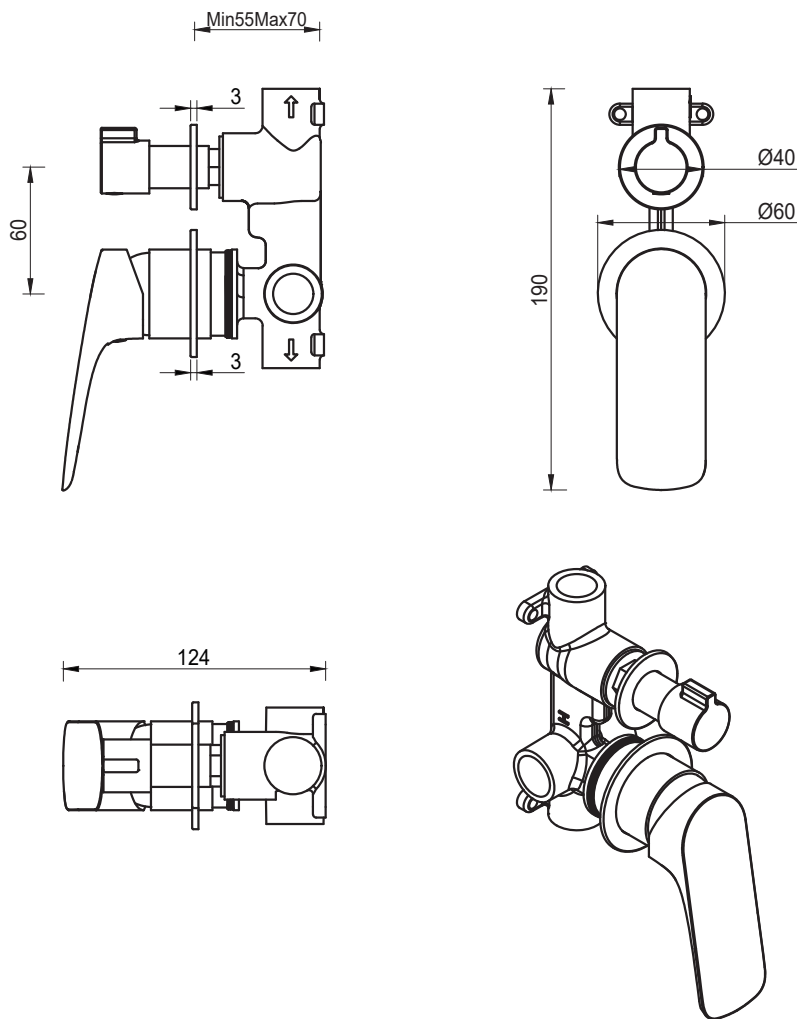

BELAVISTA®

Kaza Shower Mixer Diverter

Product Code: SHMK-9-DV-2P-TK (TRIM KIT)

FEATURES

- Citec cartridge
- Solid brass
- Universal Trim-Kit color options
- Matching body Flow rate
26L p/m (at 3 bar)

FINISHES AVAILABLE

WELS

WaterMark Approved
WELS Not Applicable

FLOW RATE GRAPH

CARE & MAINTAINANCE

- Please inspect product for any defects prior to installation.
- Clean using a mild detergent and warm water, rinse and dry with a soft cloth.
- Do not use harsh detergents, citrus based cleaners, or abrasive cleaners on this product.
- Any form of tools will damage this product, do not apply directly to product.
- Do not use acid based cleaning products on this product.
- Refer to the installation manual for correct installation.