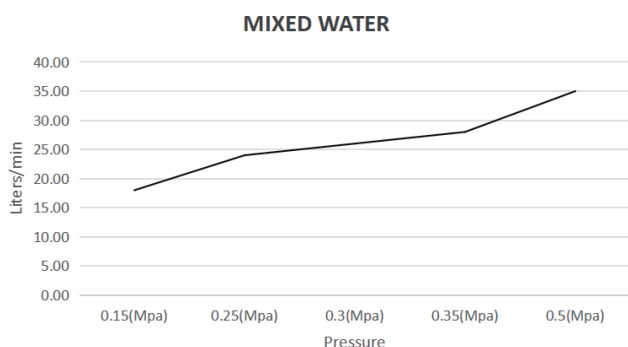

FLOW RATE GRAPH

CARE & MAINTAINANCE

- Please inspect product for any defects prior to installation.
- Clean using a mild detergent and warm water, rinse and dry with a soft cloth.
- Do not use harsh detergents, citrus based cleaners, or abrasive cleaners on this product.
- Any form of tools will damage this product, do not apply directly to product.
- Do not use acid based cleaning products on this product.
- Refer to the installation manual for correct installation.

Proudly designed by Bella Vista in Australia

www.bella-vista.au Email: sales@bella-vista.net.au

For product manual, warranty or terms and conditions, Please visit our website.

Thank you for choosing Bella-vista.