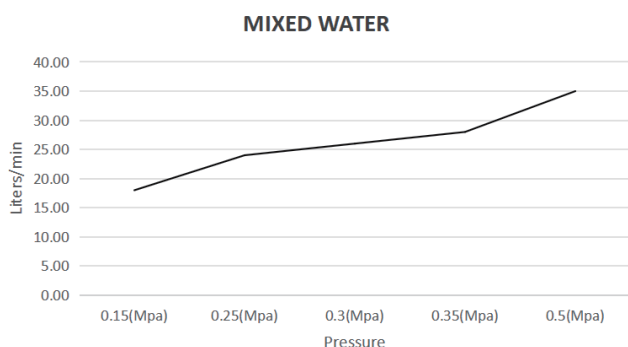

FEATURES

- Citec cartridge
- Solid brass
- Universal Trim-Kit color options
- Matching body Flow rate
26L p/m (at 3 bar)

FINISHES AVAILABLE

WELS

WaterMark Approved
WELS Not Applicable

FLOW RATE GRAPH

CARE & MAINTAINANCE