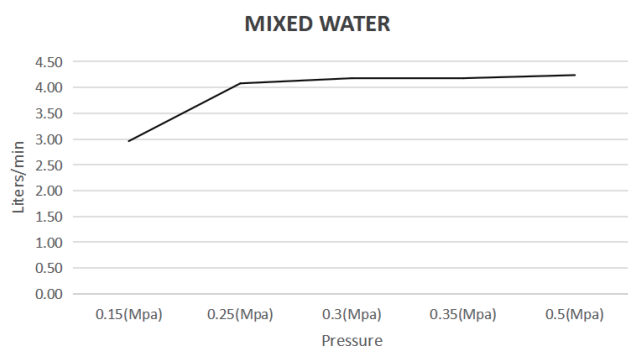

FLOW RATE GRAPH

CARE & MAINTAINANCE

- Please inspect product for any defects prior to installation.
- Clean using a mild detergent and warm water, rinse and dry with a soft cloth.
- Do not use harsh detergents, citrus based cleaners, or abrasive cleaners on this product.
- Any form of tools will damage this product, do not apply directly to product.
- Do not use acid based cleaning products on this product.
- Refer to the installation manual for correct installation.

Proudly designed by Bella Vista in Australia

www.bella-vista.au Email: sales@bella-vista.net.au

For product manual, warranty or terms and conditions, Please visit our website.

Thank you for choosing Bella-visa.