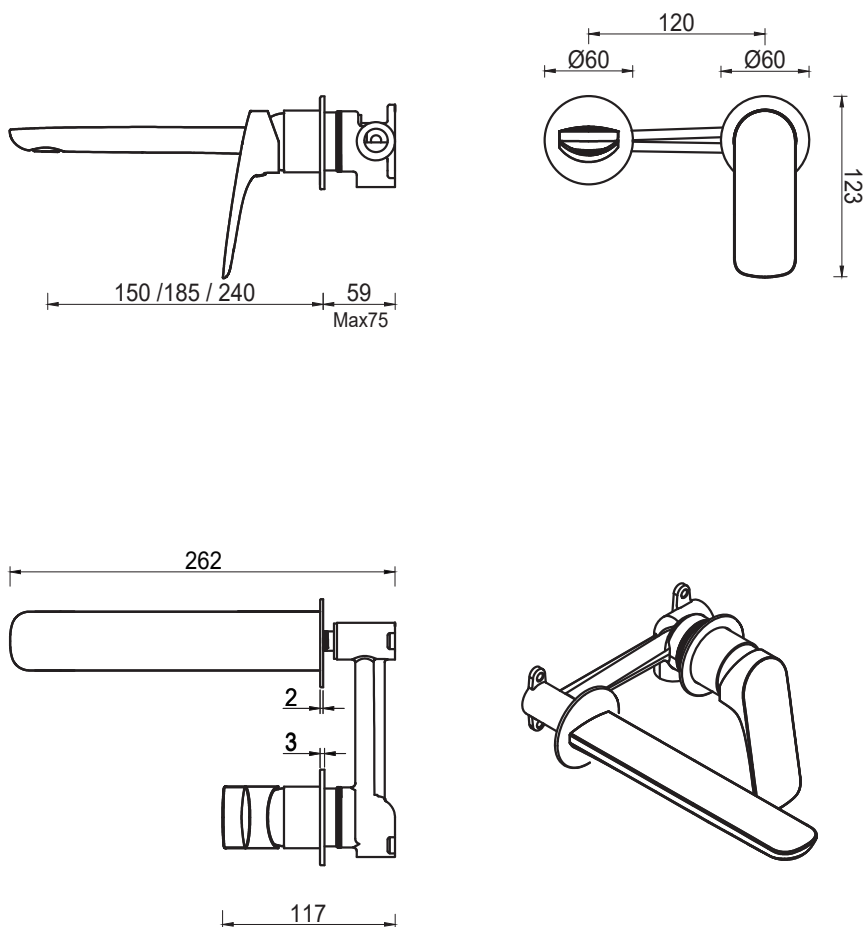

## Kaza Wall-Spout Combo

Product Code: WBK-9-2P-TK (TRIM KIT)

### FEATURES

- Citec Cartridge
- Neop pearl Aerator
- Solid Brass
- Universal Trim-Kit color options
- Matching body Flow rate 4.5L/Min (at 3 bar)