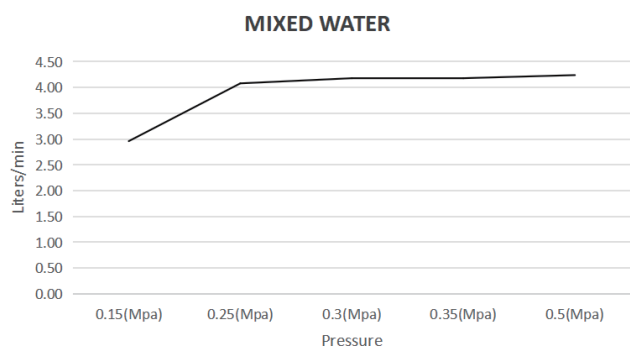

FLOW RATE GRAPH

CARE & MAINTAINANCE

- Please inspect product for any defects prior to installation.
- Clean using a mild detergent and warm water, rinse and dry with a soft cloth.
- Do not use harsh detergents, citrus based cleaners, or abrasive cleaners on this product.
- Any form of tools will damage this product, do not apply directly to product.
- Do not use acid based cleaning products on this product.
- Refer to the installation manual for correct installation.

Proudly designed by Bella Vista in Australia

www.bella-vista.au Email: sales@bella-vista.net.au

For product manual, warranty or terms and conditions, Please visit our website.

Thank you for choosing Bella-visa.