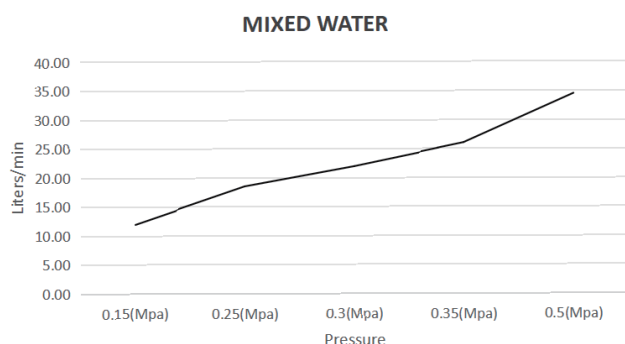

FLOW RATE GRAPH

CARE & MAINTAINANCE

- Please inspect product for any defects prior to installation.
- Clean using a mild detergent and warm water, rinse and dry with a soft cloth.
- Do not use harsh detergents, citrus based cleaners, or abrasive cleaners on this product.
- Any form of tools will damage this product, do not apply directly to product.
- Do not use acid based cleaning products on this product.
- Refer to the installation manual for correct installation.

Proudly designed by Bella Vista in Australia

www.bella-vista.au Email: sales@bella-vista.net.au

For product manual, warranty or terms and conditions, Please visit our website.

Thank you for choosing Bella-visa.