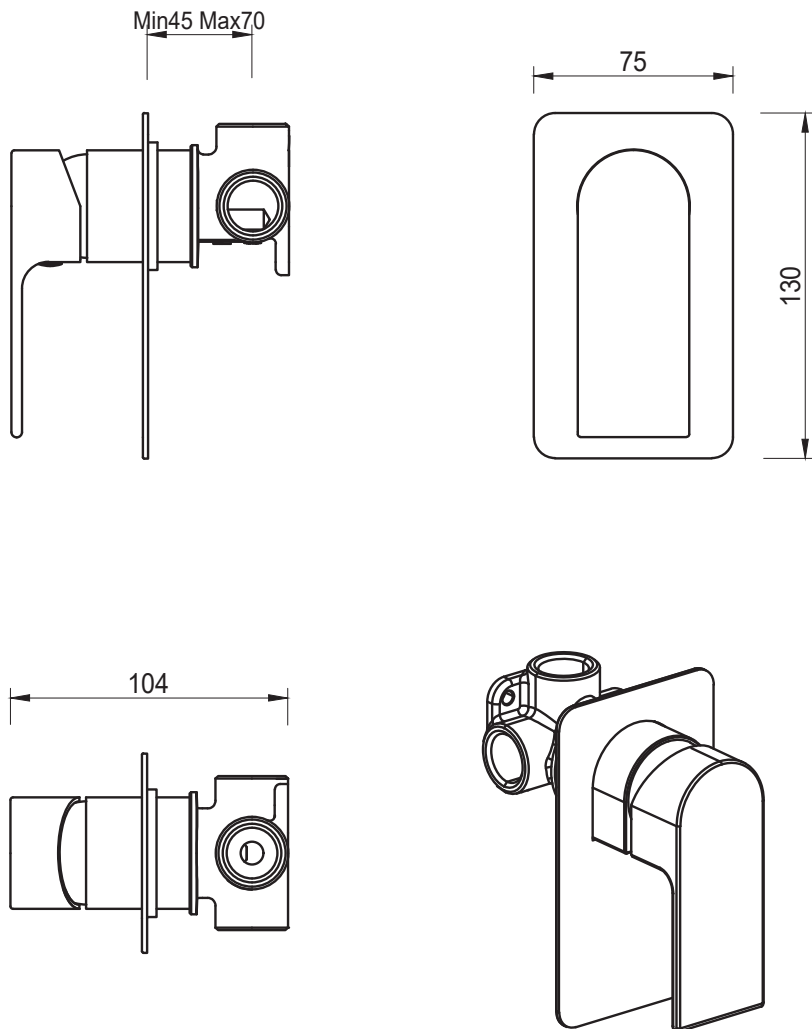

BELAVISTA®

Beki Shower Mixer – Square Plate

Product Code: SHMB-8-TK (TRIM KIT)

FEATURES

- Citec cartridge
- Solid brass
- Universal Trim-Kit color options
- Matching body Flow rate
26L p/m (at 3 bar)

FINISHES AVAILABLE

Chrome Matt Black Brushed Nickel French Gold Gun Metal

WELS

WaterMark Approved
WELS Not Applicable

FLOW RATE GRAPH

CARE & MAINTAINANCE

- Please inspect product for any defects prior to installation.
- Clean using a mild detergent and warm water, rinse and dry with a soft cloth.
- Do not use harsh detergents, citrus based cleaners, or abrasive cleaners on this product.
- Any form of tools will damage this product, do not apply directly to product.
- Do not use acid based cleaning products on this product.
- Refer to the installation manual for correct installation.