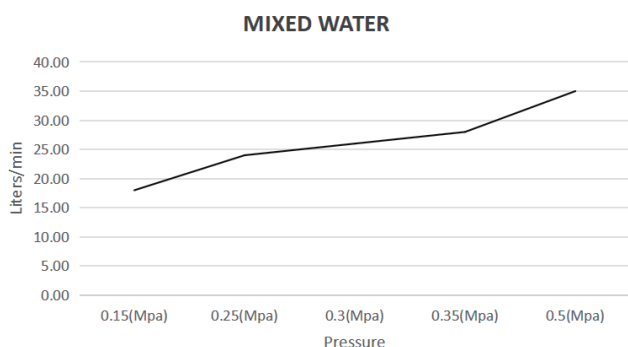

FLOW RATE GRAPH

CARE & MAINTAINANCE

- Please inspect product for any defects prior to installation.
- Clean using a mild detergent and warm water, rinse and dry with a soft cloth.
- Do not use harsh detergents, citrus based cleaners, or abrasive cleaners on this product.
- Any form of tools will damage this product, do not apply directly to product.
- Do not use acid based cleaning products on this product.
- Refer to the installation manual for correct installation.

Proudly designed by Bella Vista in Australia

www.bella-vista.au Email: sales@bella-vista.net.au

For product manual, warranty or terms and conditions, Please visit our website.

Thank you for choosing Bella-visa.