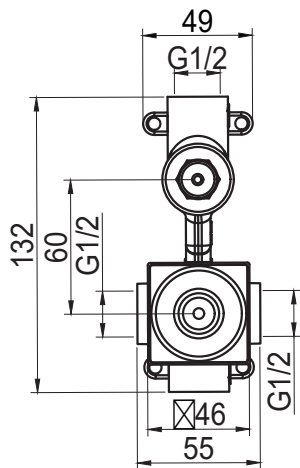

BELAVISTA®

Tiago & Beki Shower Mixer Diverter

Product Code: SHM-TB-DV-BDY (BODY ONLY)

FEATURES

- CITEC cartridge
- Solid brass
- Universal Body
- Standard 1/2" BSP thread
- 2-way Ceramic disk diverter
- Flow rate 26L p/m (at 3 bar)

FINISHES AVAILABLE

Brass

WELS

WaterMark Approved
WELS Not Applicable

FLOW RATE GRAPH

CARE & MAINTAINANCE

- Please inspect product for any defects prior to installation.
- Clean using a mild detergent and warm water, rinse and dry with a soft cloth.
- Do not use harsh detergents, citrus based cleaners, or abrasive cleaners on this product.
- Any form of tools will damage this product, do not apply directly to product.
- Do not use acid based cleaning products on this product.
- Refer to the installation manual for correct installation.