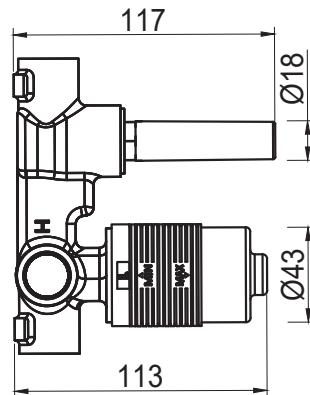

BELAVISTA®

Tiago & Beki Shower Mixer Diverter

Product Code: SHM-TB-DV-BDY (BODY ONLY)

FEATURES

- CITEC cartridge
- Solid brass
- Universal Body
- Standard 1/2" BSP thread
- 2-way Ceramic disk diverter
- Flow rate 26L p/m (at 3 bar)

FINISHES AVAILABLE

Brass

WELS

WaterMark Approved
WELS Not Applicable

FLOW RATE GRAPH

CARE & MAINTAINANCE

- Please inspect product for any defects prior to installation.
- Clean using a mild detergent and warm water, rinse and dry with a soft cloth.
- Do not use harsh detergents, citrus based cleaners, or abrasive cleaners on this product.
- Any form of tools will damage this product, do not apply directly to product.
- Do not use acid based cleaning products on this product.
- Refer to the installation manual for correct installation.