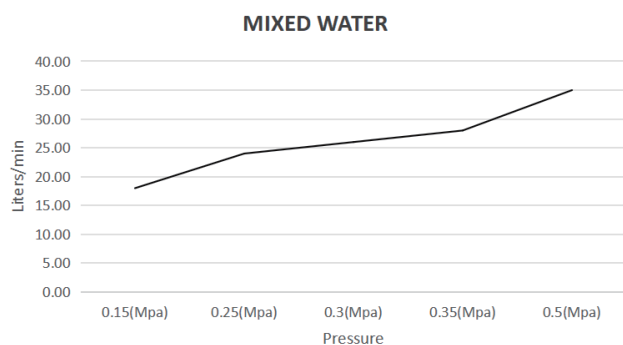

FINISHES AVAILABLE

Brass

WELS

WaterMark Approved
WELS Not Applicable

FLOW RATE GRAPH

CARE & MAINTAINANCE

- Please inspect product for any defects prior to installation.
- Clean using a mild detergent and warm water, rinse and dry with a soft cloth.
- Do not use harsh detergents, citrus based cleaners, or abrasive cleaners on this product.
- Any form of tools will damage this product, do not apply directly to product.
- Do not use acid based cleaning products on this product.
- Refer to the installation manual for correct installation.