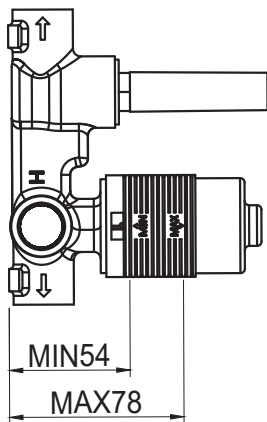

BELAVISTA®

Tiago & Beki Shower Mixer Diverter

Product Code: SHM-TB-DV-BDY (BODY ONLY)

FEATURES

- CITEC cartridge
- Solid brass
- Universal Body
- Standard 1/2" BSP thread
- 2-way Ceramic disk diverter
- Flow rate 26L p/m (at 3 bar)

FINISHES AVAILABLE

Brass

WELS

WaterMark Approved
WELS Not Applicable

FLOW RATE GRAPH

CARE & MAINTAINANCE

- Please inspect product for any defects prior to installation.
- Clean using a mild detergent and warm water, rinse and dry with a soft cloth.
- Do not use harsh detergents, citrus based cleaners, or abrasive cleaners on this product.
- Any form of tools will damage this product, do not apply directly to product.
- Do not use acid based cleaning products on this product.
- Refer to the installation manual for correct installation.