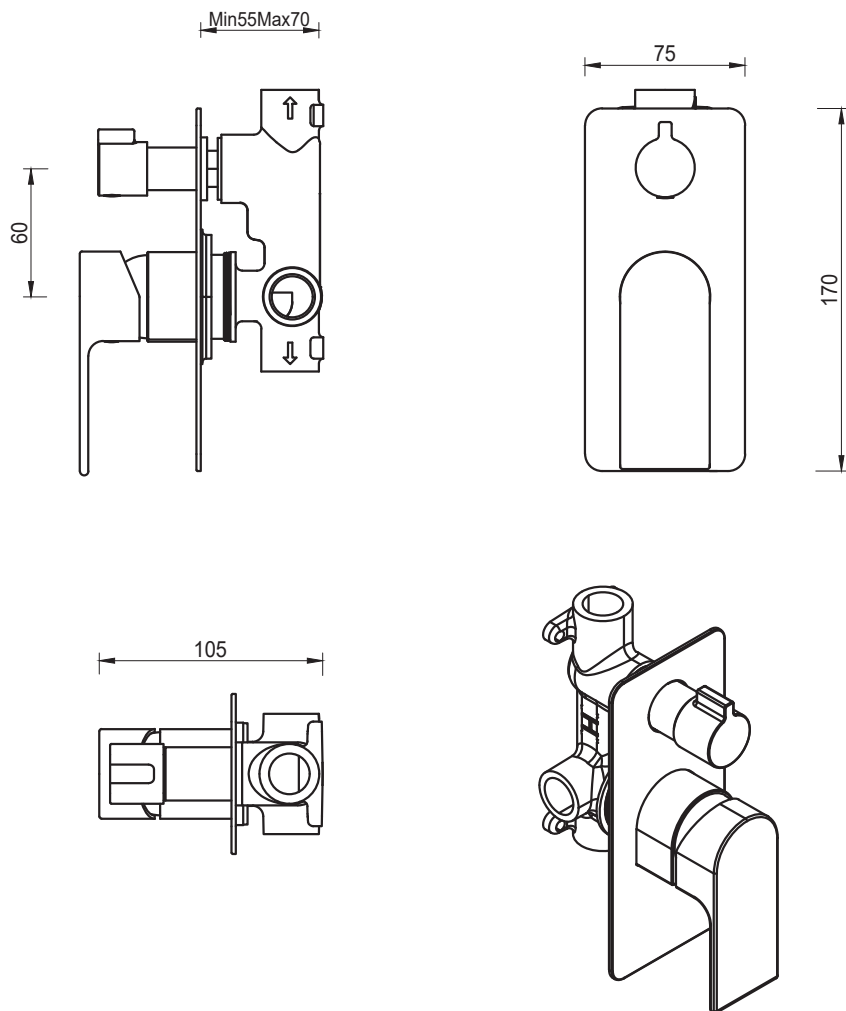

## Beki Shower Mixer Diverter

Product Code: SHMB-8-DV-TK (TRIM KIT)

### FEATURES

- Citec cartridge
- Solid brass
- Universal Trim-Kit color options
- Matching body Flow rate 26L p/m (at 3 bar)