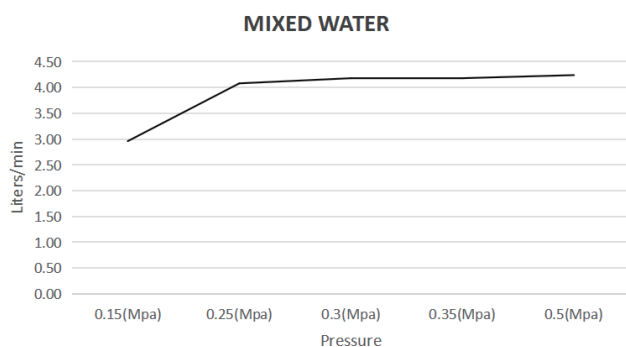

FLOW RATE GRAPH

CARE & MAINTAINANCE

- Please inspect product for any defects prior to installation.
- Clean using a mild detergent and warm water, rinse and dry with a soft cloth.
- Do not use harsh detergents, citrus based cleaners, or abrasive cleaners on this product.
- Any form of tools will damage this product, do not apply directly to product.
- Do not use acid based cleaning products on this product.
- Refer to the installation manual for correct installation.

Proudly designed by Bella Vista in Australia

www.bella-vista.au Email: sales@bella-vista.net.au

For product manual, warranty or terms and conditions, Please visit our website.

Thank you for choosing Bella-vista.