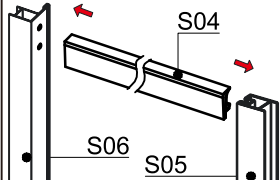

S01: DOOR GLASS PANEL WITH HANDLE HOLE (WHEELS ALREADY INSTALLED)
S02: MIDDLE DOOR GLASS PANEL (WHEELS ALREADY INSTALLED)
S03: FIXED PANEL
S04: ALUMINUM RAIL FOR TOP AND BOTTOM
S05: ALUMINUM PROFILE FOR FIXED PANEL
S06: ALUMINUM CHANNEL FOR DOOR MAGNETIC SEAL
S07: WALL CHANNEL
S08: ALUMINUM CONNECTING PART FOR S01 AND S02
S09: DOOR HANDLE
S10: FIXED PANEL BLOCK
S11: DOOR MAGNETIC SEAL FOR S06
S12: DOOR MAGNETIC SEAL FOR S01
S13: PLASTIC SEAL FOR BETWEEN GLASS
S14: PLASTIC SEAL FOR FIXED PANEL AND ALUMINUM
S15: SCREWS FOR FIXING S07 TO WALL
S16: SCREWS FOR FIXING TOP AND BOTTOM TO S05
S17: SCREWS FOR FIXED PANEL BLOCK
S18: CORNER CONNECTOR IF USING RETURN PANEL (FRONT AND RETURN) OTHERWISE BIN IT
S19: SCREWS FOR S08
S20: SCREW PLUG FOR WALL CHANNEL
S21: PLASTIC SCREW CAP
S22: SCREWS FOR LOCK S05 AND S07

R

L

1

1.1

1.2

1.3

2

2.1

2.2

2.3

3

3.1

4

4.1

4.2

3.5