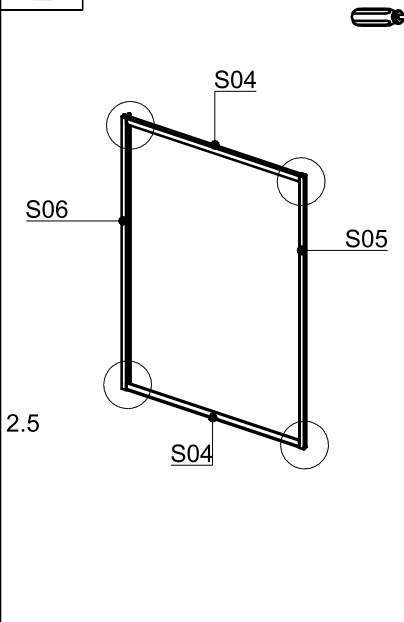

S01: DOOR GLASS PANEL WITH HANDLE HOLE (WHEELS ALREADY INSTALLED)
S02: MIDDLE DOOR GLASS PANEL (WHEELS ALREADY INSTALLED)
S03: FIXED PANEL
S04: ALUMINUM RAIL FOR TOP AND BOTTOM
S05: ALUMINUM PROFILE FOR FIXED PANEL
S06: ALUMINUM CHANNEL FOR DOOR MAGNETIC SEAL
S07: WALL CHANNEL
S08: ALUMINUM CONNECTING PART FOR S01 AND S02
S09: DOOR HANDLE
S10: FIXED PANEL BLOCK
S11: DOOR MAGNETIC SEAL FOR S06
S12: DOOR MAGNETIC SEAL FOR S01
S13: PLASTIC SEAL FOR BETWEEN GLASS
S14: PLASTIC SEAL FOR FIXED PANEL AND ALUMINUM
S15: SCREWS FOR FIXING S07 TO WALL
S16: SCREWS FOR FIXING TOP AND BOTTOM TO S05
S17: SCREWS FOR FIXED PANEL BLOCK
S18: CORNER CONNECTOR IF USING RETURN PANEL (FRONT AND RETURN) OTHERWISE BIN IT
S19: SCREWS FOR S08
S20: SCREW PLUG FOR WALL CHANNEL
S21: PLASTIC SCREW CAP
S22: SCREWS FOR LOCK S05 AND S07

R

L

1

1.1

1.2

1.3

2

2.1

2.2

2.3

3

3.1

4

4.1

4.2

3.5