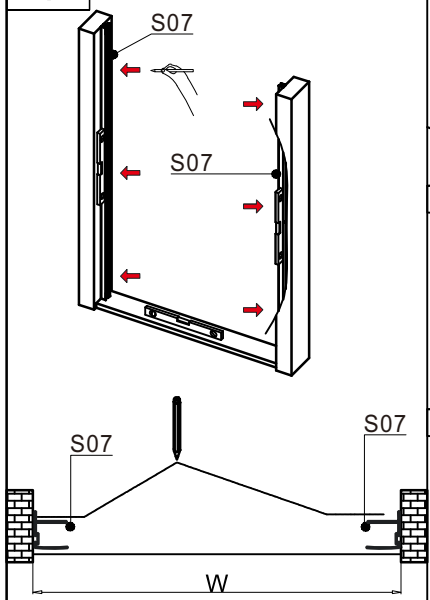

1

1.1

1.2

1.3

2