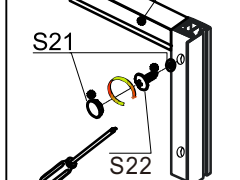

R

L

1

1.1

1.2

1.3

2

2.1

2.2

2.3

3

3.1

4

4.1

4.2

3.5

3.4

3.3

4.5

4.4

4.3