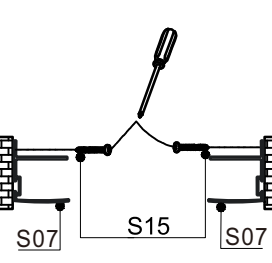

S01: DOOR GLASS PANEL WITH HANDLE HOLE (WHEELS ALREADY INSTALLED)
S02: MIDDLE DOOR GLASS PANEL (WHEELS ALREADY INSTALLED)
S03: FIXED PANEL
S04: ALUMINUM RAIL FOR TOP AND BOTTOM
S05: ALUMINUM PROFILE FOR FIXED PANEL
S06: ALUMINUM CHANNEL FOR DOOR MAGNETIC SEAL
S07: WALL CHANNEL
S08: ALUMINUM CONNECTING PART FOR S01 AND S02
S09: DOOR HANDLE
S10: FIXED PANEL BLOCK
S11: DOOR MAGNETIC SEAL FOR S06
S12: DOOR MAGNETIC SEAL FOR S01
S13: PLASTIC SEAL FOR BETWEEN GLASS
S14: PLASTIC SEAL FOR FIXED PANEL AND ALUMINUM
S15: SCREWS FOR FIXING S07 TO WALL
S16: SCREWS FOR FIXING TOP AND BOTTOM TO S05
S17: SCREWS FOR FIXED PANEL BLOCK
S18: CORNER CONNECTOR IF USING RETURN PANEL (FRONT AND RETURN) OTHERWISE BIN IT
S19: SCREWS FOR S08
S20: SCREW PLUG FOR WALL CHANNEL
S21: PLASTIC SCREW CAP
S22: SCREWS FOR LOCK S05 AND S07

R

L

1

1.1

1.2

1.3

2

2.1

2.2

2.3

3

3.1

4

4.1

4.2

3.5