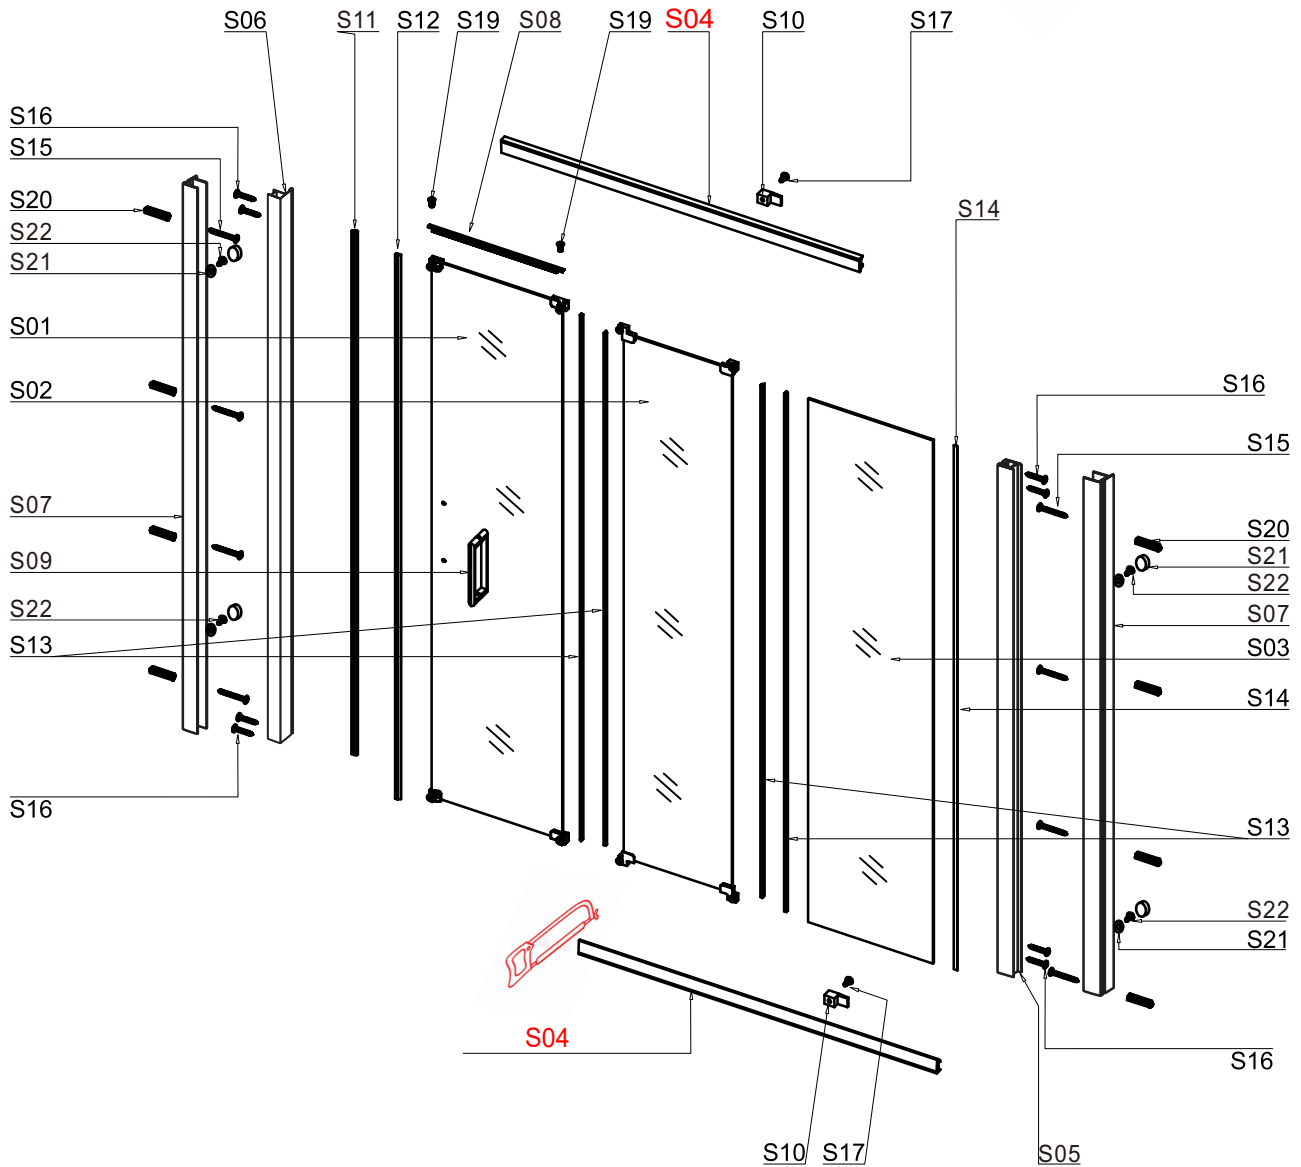

## Installation Guide

**Model:** SF-F-TD-78-82  
 SF-F-TD-82-86  
 SF-F-TD-86-92\*  
 SF-F-TD-92-102\*  
 SF-F-TD-102-112\*  
 SF-F-TD-112-122\*  
 SF-F-TD-122-132\*

( \* = **S04** Rail needs to be cut to size  )

S01 1PC 	S02 1PC 	S03 1PC 	S04 2PC   Top and bottom Rail	S05 1PC  
S06 1PC  	S07 2PC  	S08 1PC  	S09 1PC 	S10 2PC 
S11 1PC  	S12 1PC  	S13 4PC  	S14 1PC  	S15 8PC ST4X30 
S16 8PC ST4X45 	S17 2PC ST4X12 	S18 1PC   only required for Front and return	S19 2PC M4X8 	S20 8PC Ø6 
S21 8PC 	S22 8PC ST4X12 			

S01: DOOR GLASS PANEL WITH HANDLE HOLE (WHEELS ALREADY INSTALLED)
S02: MIDDLE DOOR GLASS PANEL (WHEELS ALREADY INSTALLED)
S03: FIXED PANEL
S04: ALUMINUM RAIL FOR TOP AND BOTTOM
S05: ALUMINUM PROFILE FOR FIXED PANEL
S06: ALUMINUM CHANNEL FOR DOOR MAGNETIC SEAL
S07: WALL CHANNEL
S08: ALUMINUM CONNECTING PART FOR S01 AND S02
S09: DOOR HANDLE
S10: FIXED PANEL BLOCK
S11: DOOR MAGNETIC SEAL FOR S06
S12: DOOR MAGNETIC SEAL FOR S01
S13: PLASTIC SEAL FOR BETWEEN GLASS
S14: PLASTIC SEAL FOR FIXED PANEL AND ALUMINUM
S15: SCREWS FOR FIXING S07 TO WALL
S16: SCREWS FOR FIXING TOP AND BOTTOM TO S05
S17: SCREWS FOR FIXED PANEL BLOCK
S18: CORNER CONNECTOR IF USING RETURN PANEL (FRONT AND RETURN) OTHERWISE BIN IT
S19: SCREWS FOR S08
S20: SCREW PLUG FOR WALL CHANNEL
S21: PLASTIC SCREW CAP
S22: SCREWS FOR LOCK S05 AND S07