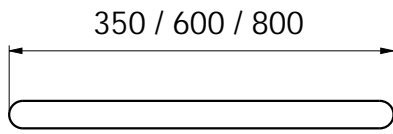

## Supra Single Towel Rail

Product Code: 1624-350-P / 1624-600-P /  
1624-800-P