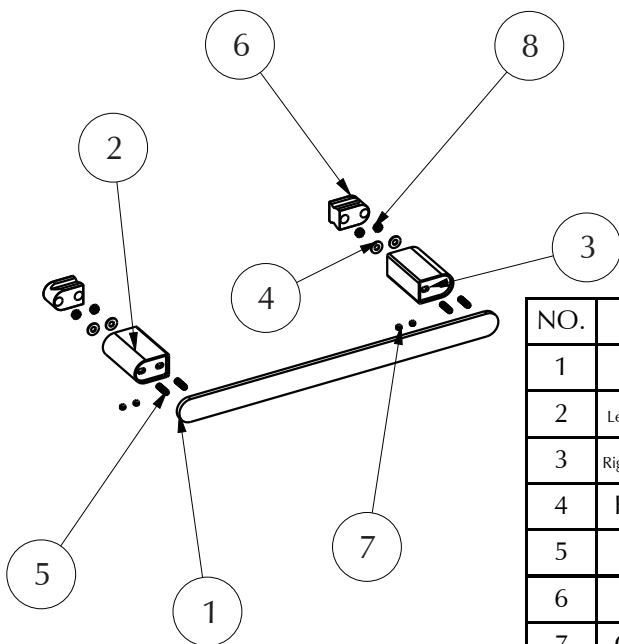

NO.	Part Name	Qty
1	Front Bar	1
2	Left Bracket Assembly	1
3	Right Bracket Assembly	1
4	Flat Washer	4
5	Screw	4
6	Bracket	2
7	Grub Screw	4
8	Hex Nut	4

CARE & MAINTAINANCE

- Please inspect product for any defects prior to installation.
- Clean using a mild detergent and warm water, rinse and dry with a soft cloth.
- Do not use harsh detergents, citrus based cleaners, or abrasive cleaners on this product.
- Any form of tools will damage this product, do not apply directly to product.
- Do not use acid based cleaning products on this product.
- Refer to the installation manual for correct installation.

Proudly designed by Bella Vista in Australia

www.bella-vista.au Email: sales@bella-vista.net.au

For product manual, warranty or terms and conditions, Please visit our website.

Thank you for choosing Bella-visa.