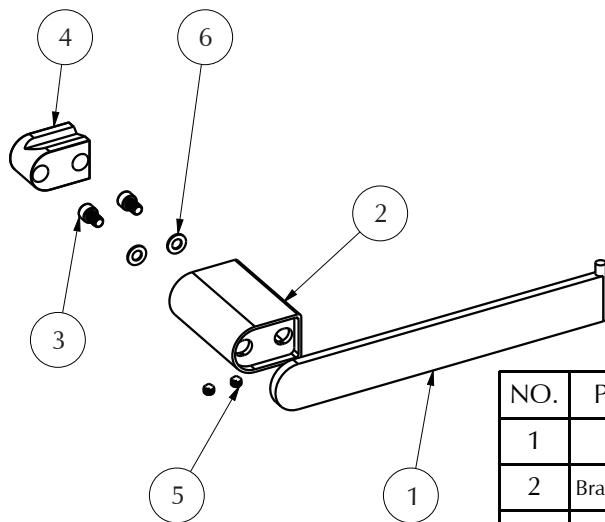

### FINISHES AVAILABLE

Chrome Matt Black Brushed Nickel French Gold Gun Metal

NO.	Part Name	Qty
1	Body	1
2	Bracket Assembly	1
3	Screw	2
4	Bracket	1
5	Grub Screw	2
6	Flat Washer	2