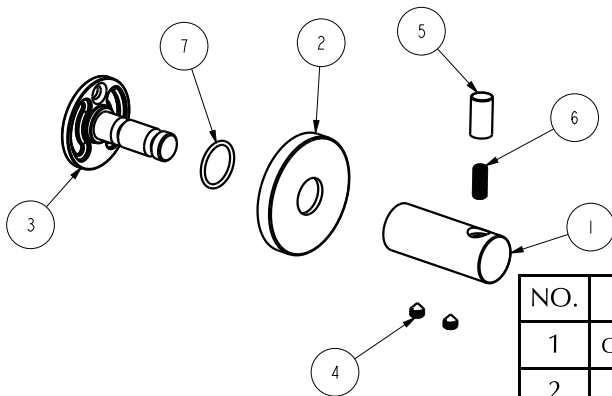

### FINISHES AVAILABLE

Chrome Matt Black Brushed Nickel French Gold Dusk Bronze Gun Metal

NO.	Part Name	Qty
1	Connecting Rod	1
2	Base	1
3	Bracket	1
4	Grub Screw	2
5	Hook Tip	1
6	Grub Screw	1
7	O-Ring	1